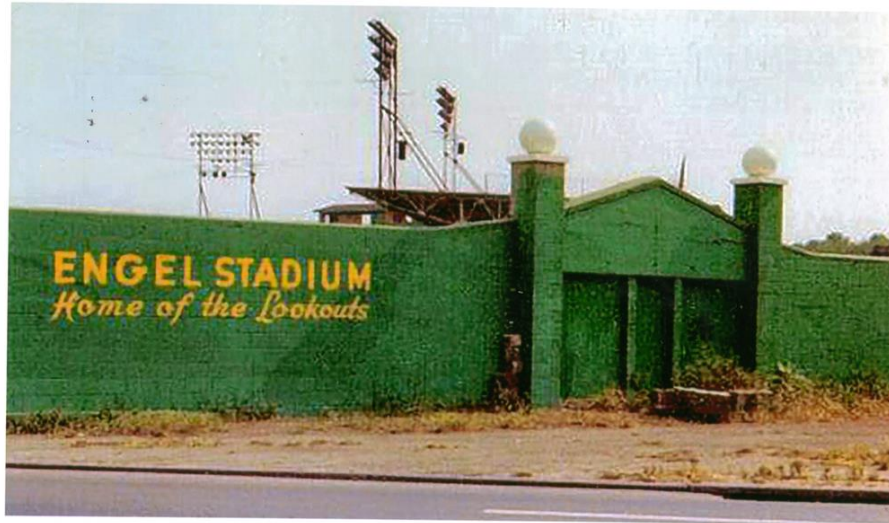

**Durham Athletic Field
Durham, NC**